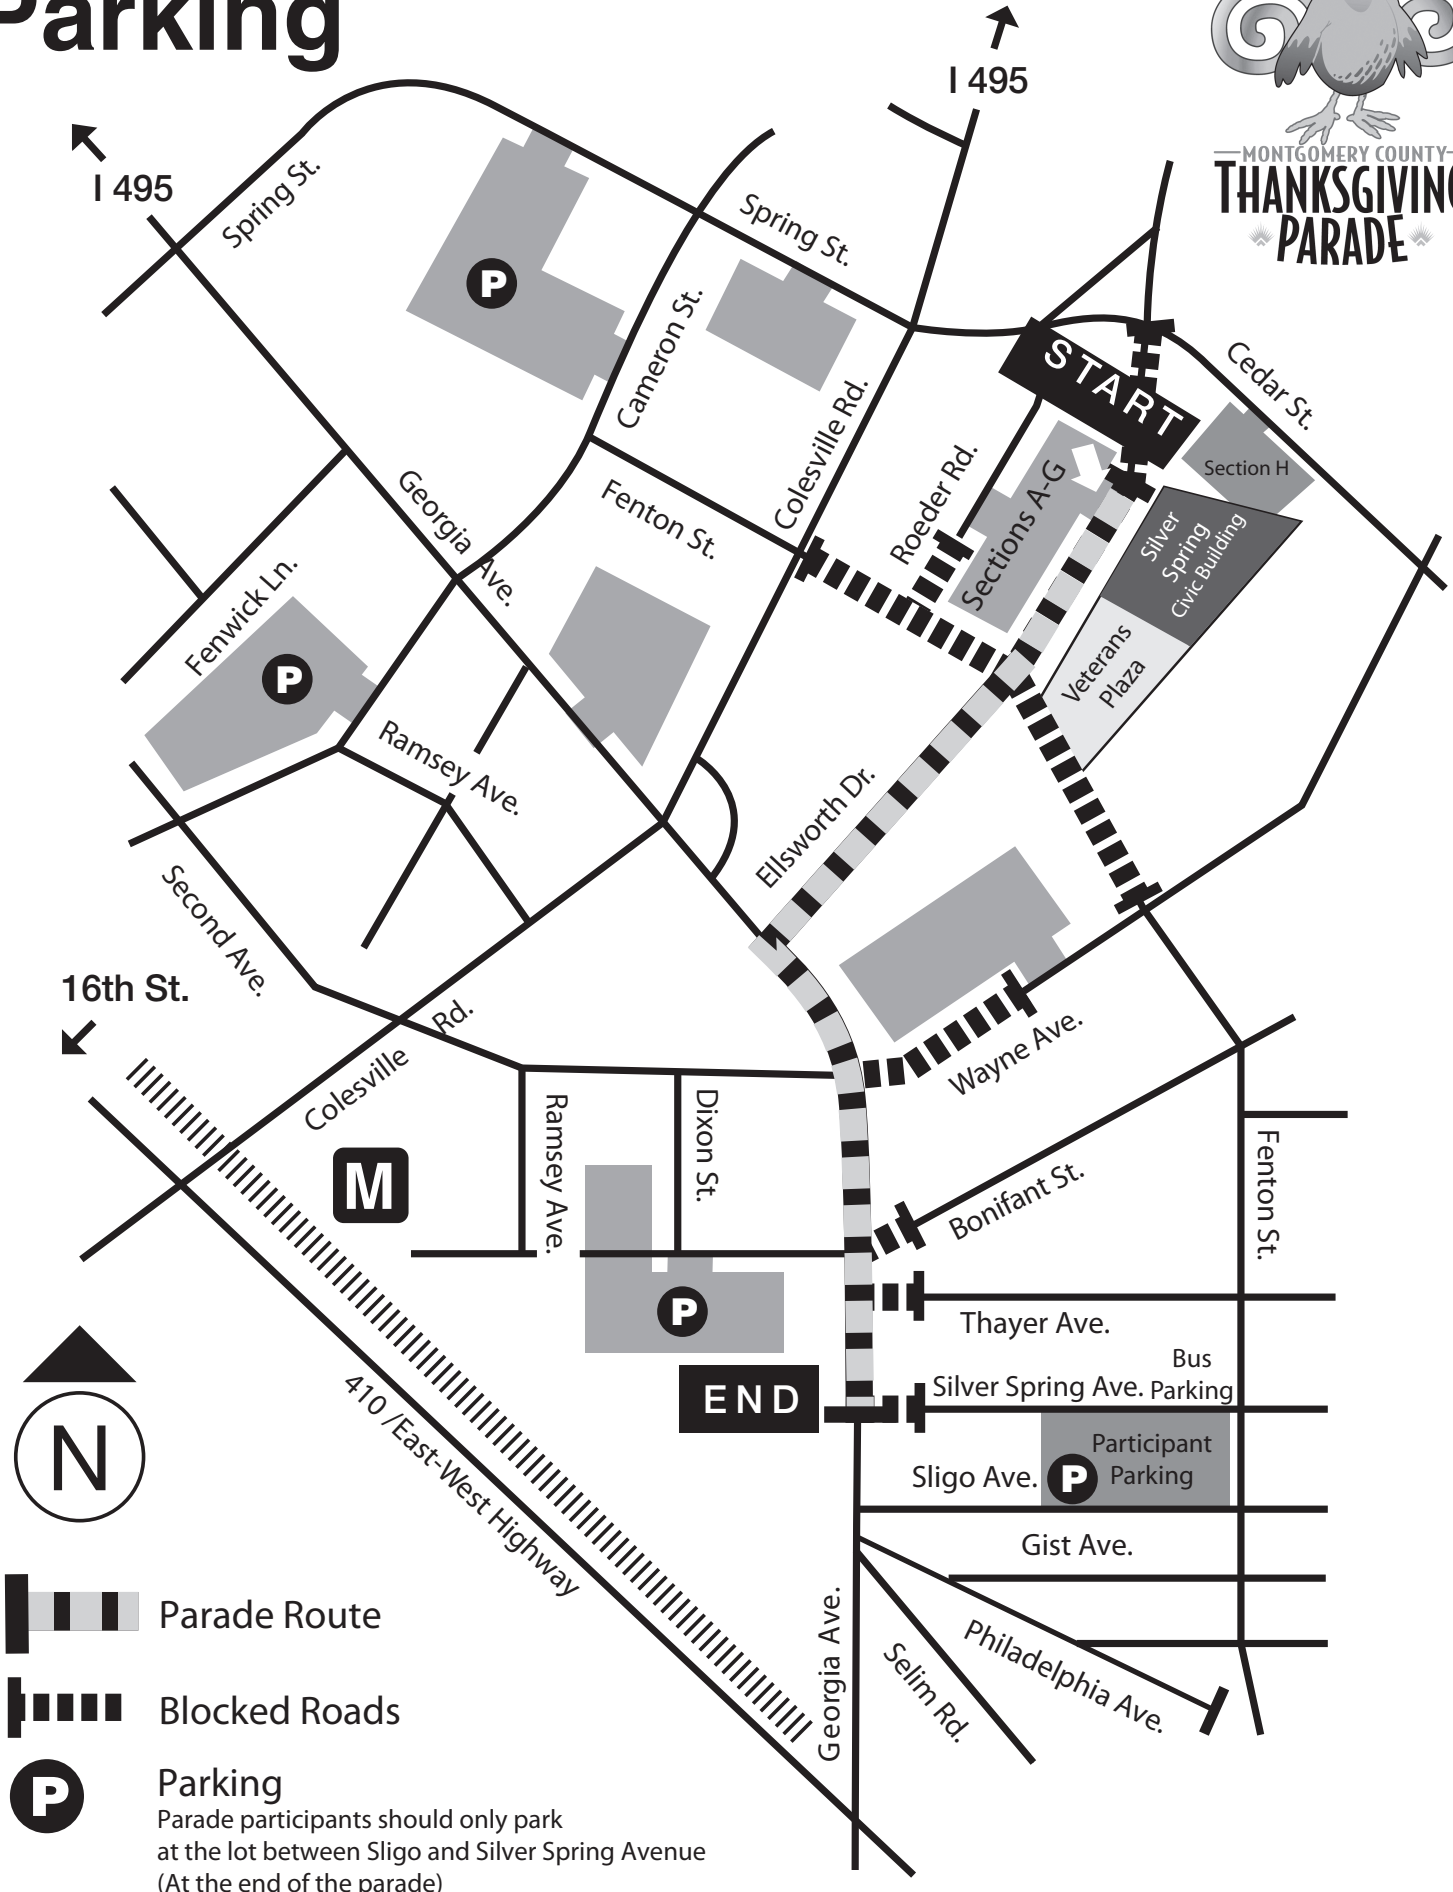

Thanksgiving Parade Parking

 Parade Route

 Blocked Roads

 **Parking**
Parade participants should only park at the lot between Sligo and Silver Spring Avenue (At the end of the parade)