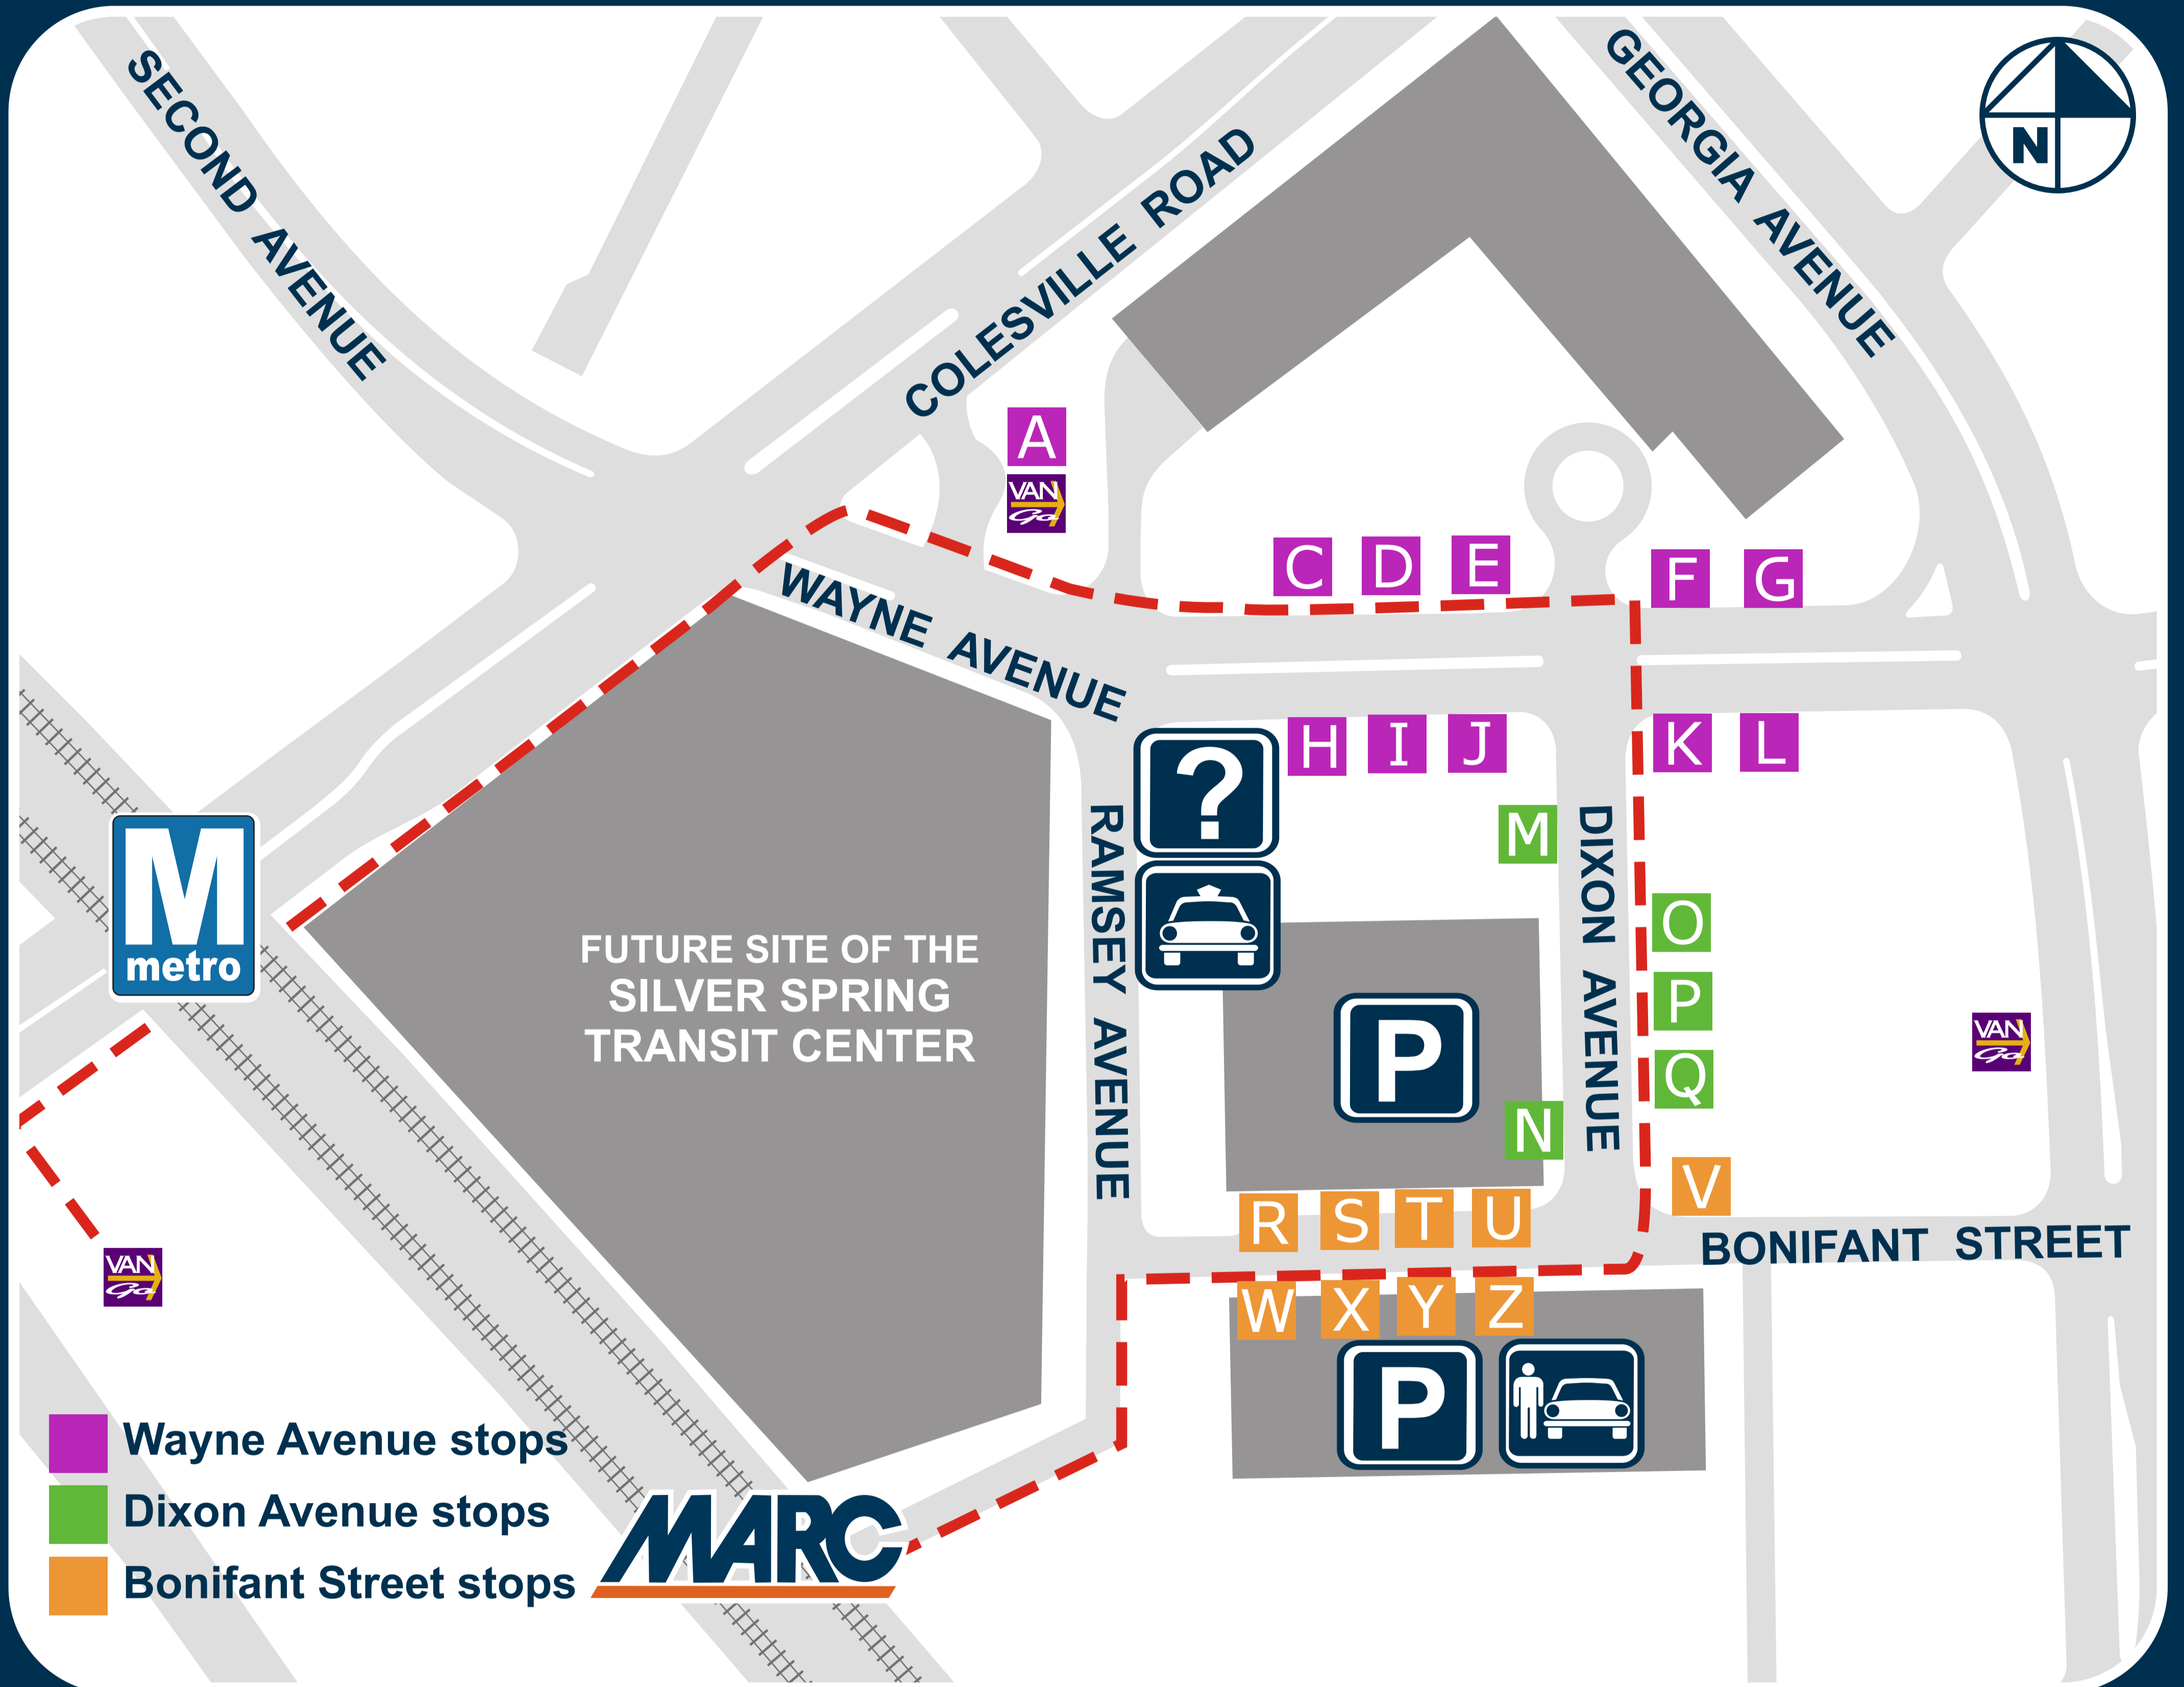

TRANSIT INFO

FIND YOUR BUS STOP HERE

metrobus			RIDE ON MONTGOMERY COUNTY TRANSIT		
Route	Stop	Route	Stop	Route	Stop
F4	A	S2	J	Z8	C
F6	A	S4	J	Z9	E
J1	F	Y5	O	Z11	D
J2	F	Y7	O	Z13	D
J3	F	Y8	O	Z29	E
East-J4	K	Y9	O	70	H
West-J4	G	Z2	C	71	H
J5	Q	Z6	C	79	I
Q2	P				
				1	R
				11	R
				18	N
				East-2	K
				12	T
				19	X
				West-2	G
				13	T
				20	Z
				3	R
				14	X
				21	N
				4	R
				15	X
				22	N
				5	R
				16	Z
				8	N
				17	T
				East-9	K
				West-9	G

- Information
Commuter Store
- Taxi
- Kiss & Ride
- Parking
- Metrorail
Red Line
Silver Spring Station
- Brunswick Line
Silver Spring Station
- Recommended
Wheelchair Route

Shuttle-UM

For questions call: 1-240-773-7777